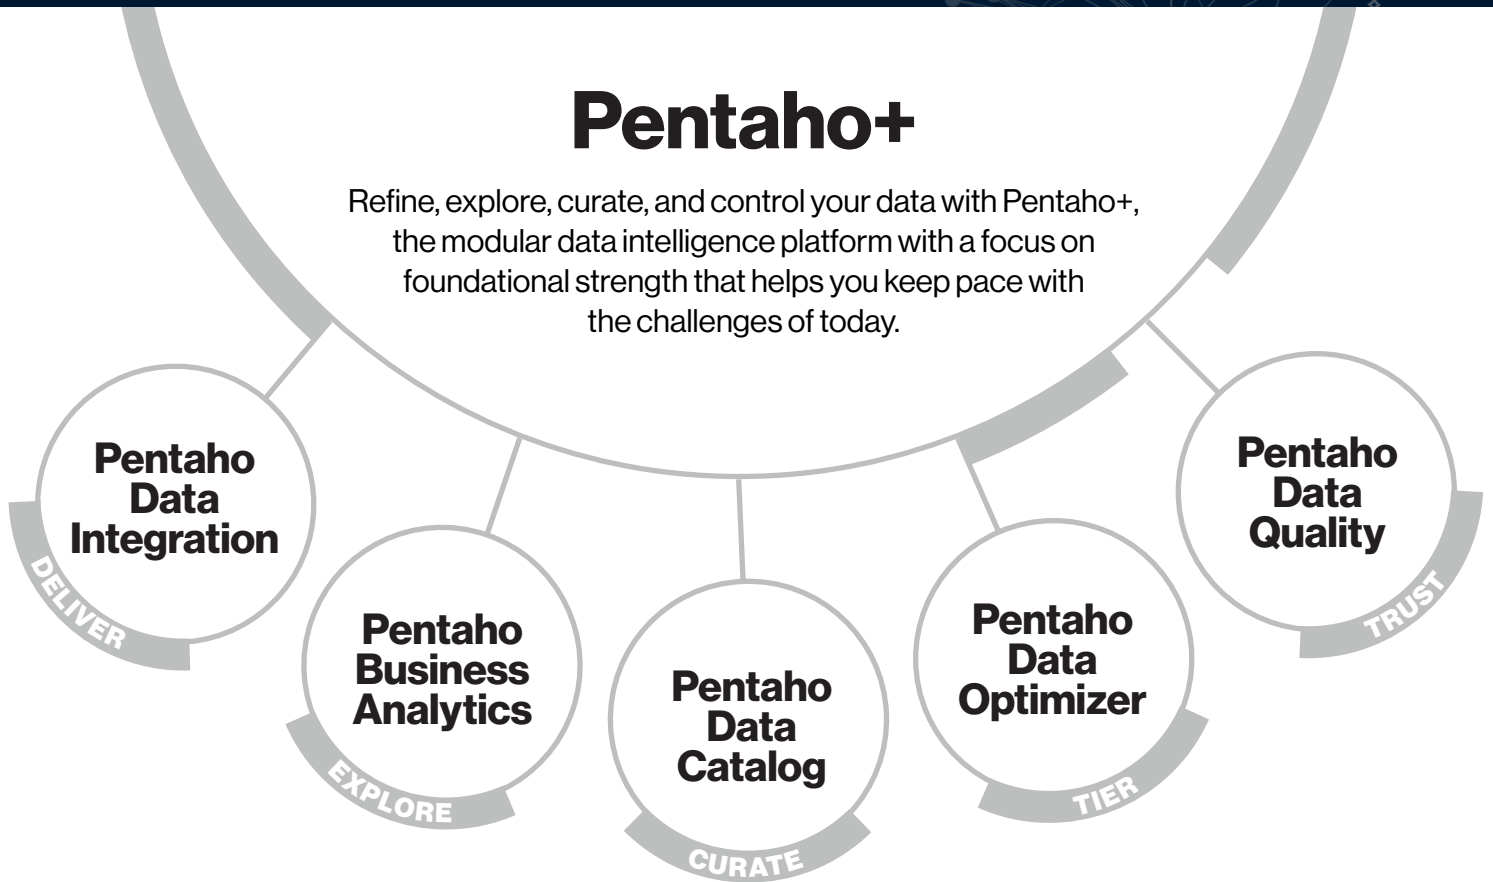

Get Data-Fit with Pentaho

Meet the challenges and capitalize on the opportunities of an AI-driven world with Pentaho+, the battle-tested data management platform trusted by companies around the globe for over 20 years, including 74% of the Fortune 100.

Pentaho+

Refine, explore, curate, and control your data with Pentaho+, the modular data intelligence platform with a focus on foundational strength that helps you keep pace with the challenges of today.

3x

Data Trust

Dependable, accurate data from a single source of truth

7x

Business Results

AI-ready, labelled, normalized data for meaningful insights

70%

Increase In Productivity