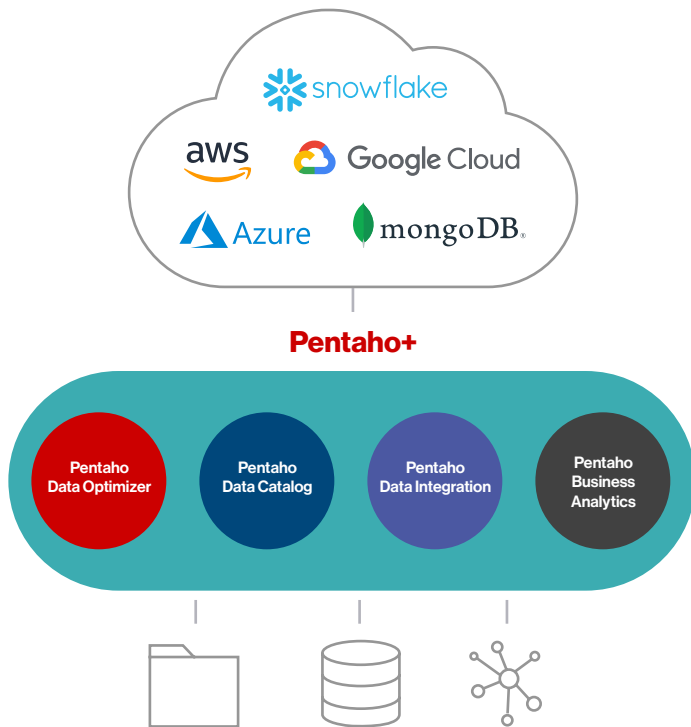

Unlock Dynamic Data Migration for Fast, Flexible Hybrid Cloud Management

Data Migration with Multicloud Choice

- Identify areas for cost optimization and savings by decommissioning legacy infrastructure
- Gain rapid, fact-based insights across all your fragmented legacy data silos
- Identify sensitive data, privacy risks and missing security controls
- Quantify data quality impact on achieving business outcomes
- Assess remediation activities to improve data governance before and after loading data
- Rapidly prepare, build and deploy multicloud data pipelines to accelerate the data migration
- Flag “cold” data within storage environments and automatically “stub” cold data and tier it to lower cost object storage

Contact Us →

Learn more about how Pentaho+ works

Enterprise Scale

Flexible, open architecture solution that works with all data source types and APIs. Scales from megabytes to petabytes on-premise and in the cloud.

Cost Savings

Intelligent assessment of existing data allows you to optimize asset selection for migration reducing time and operating costs.

Simplicity & Ease

Apply business glossary and machine learning power to automated discovery to build a single glass pane over your data silos to simplify understanding of data landscape for users.

Agility & Speed

Rapidly deployed multi-cloud pipelines give you agility to move data when and where you need it.

“I’m using Pentaho Data Catalog to bring in the data, analyzing the data flows to make sure that I’m not missing anything or bringing in redundant data from a 15 year old legacy data warehouse before moving it into my Snowflake environment, which should be ‘data-science-ready’ for reporting.”

Paula D’Amico

SVP Enterprise Data Architecture, Webster Bank

[Discover Pentaho Data Optimizer](#) ↗

[Evaluate Pentaho Data Integration](#) ↗

[Discover Pentaho Data Catalog](#) ↗

[Discover Pentaho Business Analytics](#) ↗

Pentaho

Corporate Headquarters
2535 Augustine Drive
Santa Clara, CA 95054 USA
Pentaho.com

© Pentaho 2024. All Rights Reserved.

P-BTD-SP-Pentaho-Unlock-Dynamic-Data-Migration-for-Cloud-7Apr24-C